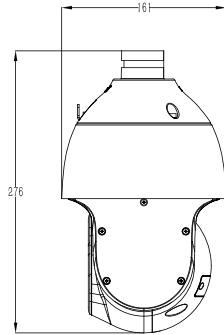

Face Detection and Analytics	
Operating Mode	N/A
Face Detection Performance	N/A
Face Exposure Brightness	N/A
Min. Face Pixel	N/A

Image			
Max. Resolution	2MP (1920x1080)	Picture Overlay	Yes
Main Stream	PAL: 25fps (1920x1080, 1280x720, 704x576, 640x480)	Privacy Mask	Yes
	NTSC: 30fps (1920x1080, 1280x720, 704x480, 640x480)	Demist	Yes
Sub Stream	PAL: 25fps (704x576, 704x288, 640x360, 352x288)	Image Setting	Saturation, brightness, contrast, sharpness, adjustable by client software or web browser
	NTSC: 30fps (704x480, 704x240, 640x360, 352x240)	Flip	Yes
Third Stream	PAL: 25fps (352x288)	OSD	16x16, 24x24, 32x32, 48x48, 64x64, adaptable size, Letters such as Week, Date, Time, Total 5 Regions
	NTSC: 30fps (352x240)		
BLC	Yes		
HLC	Yes		
WDR	True WDR		
Image Stabilization	N/A		
Defog	Digital		
White Balance	Auto/Semi-auto/Manual/Sunny/Natural light/Warm light/Sodium lamp/Incandescent lamp/Locked white balance		
AGC	Yes		
Noise Reduction	2D/3D		
ROI	7 Dynamics Areas for Both Main and Sub Stream		

* Listed resolutions are only selectable options. It does not mean that all streams can work at their maximum resolution at the same time.

AVAILABLE MODEL AFV-SD225XAP

DIMENSIONS (Unit: mm)

INCLUDED

**TC-P52BM Spec: 4
Wall Mount**