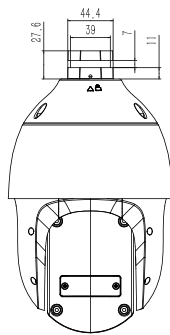

Face Detection and Analytics	
Operating Mode	N/A
Face Detection Performance	N/A
Face Exposure Brightness	N/A
Min. Face Pixel	N/A

Image			
Max. Resolution	2MP (1920x1080)	Picture Overlay	Yes
Main Stream	PAL: 25fps (1920x1080, 1280x720, 704x576, 640x480)	Privacy Mask	Yes
	NTSC: 30fps (1920x1080, 1280x720, 704x480, 640x480)	Demist	Yes
Sub Stream	PAL: 25fps (704x576, 704x288, 640x360, 352x288)	Image Setting	Saturation, brightness, contrast, sharpness, adjustable by client software or web browser
	NTSC: 30fps (704x480, 704x240, 640x360, 352x240)	Flip	Yes
Third Stream	PAL: 25fps (352x288)	OSD	16x16, 24x24, 32x32, 48x48, 64x64, adaptable size, Letters such as Week, Date, Time, Total 5 Regions
	NTSC: 30fps (352x240)		
BLC	Yes		
HLC	Yes		
WDR	True WDR		
Image Stabilization	N/A		
Defog	Digital		
White Balance	Auto/Semi-auto/Manual/Sunny/Natural light/Warm light/Sodium lamp/Incandescent lamp/Locked white balance		
AGC	Yes		
Noise Reduction	2D/3D		
ROI	7 Dynamics Areas for Both Main and Sub Stream		

* Listed resolutions are only selectable options. It does not mean that all streams can work at their maximum resolution at the same time.

AVAILABLE MODEL AFV-SD225XAP

DIMENSIONS (Unit: mm)

INCLUDED

**TC-P52BM Spec: 4
Wall Mount**