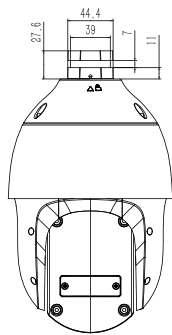

Image			
Max. Resolution	5MP (2880x1620)	Picture Overlay	Yes
Main Stream	PAL: 25fps (2880x1620, 2688x1520, 2560x1440, 2304x1296, 1920x1080, 1280x720)	Privacy Mask	Yes
	NTSC: 30fps (2880x1620, 2688x1520, 2560x1440, 2304x1296, 1920x1080, 1280x720)	Demist	Yes
Sub Stream	PAL: 25fps (704x576, 704x288, 640x360, 352x288)	Image Setting	Saturation, brightness, contrast, sharpness, adjustable by client software or web browser
	NTSC: 30fps (704x480, 704x240, 640x360, 352x240)	Flip	Yes
Third Stream	PAL: 25fps (640x480, 704x576, 704x288, 352x288)	OSD	16x16, 24x24, 32x32, 48x48, 64x64, adaptable size, Letters such as Week, Date, Time, Total 5 Regions
	NTSC: 30fps (640x480, 704x480, 704x240, 352x240)		
BLC	Yes		
HLC	Yes		
WDR	120dB		
Image Stabilization	N/A		
Defog	Digital		
White Balance	Auto/Semi-auto/Manual/Sunny/Natural light/Warm light/Sodium lamp/Incandescent lamp/Locked white balance		
AGC	Yes		
Noise Reduction	2D/3D		
ROI	7 Dynamics Areas for Both Main and Sub Stream		

* Listed resolutions are only selectable options. It does not mean that all streams can work at their maximum resolution at the same time.

AVAILABLE MODEL AFV-SD523XAP

DIMENSIONS (Unit: mm)

INCLUDED

**TC-P52BM Spec: 4
Wall Mount**