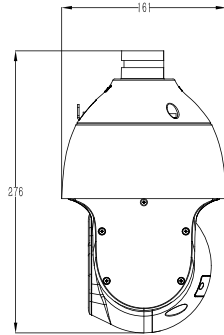

Image			
Max. Resolution	5MP (2880x1620)	Picture Overlay	Yes
Main Stream	PAL: 25fps (2880x1620, 2688x1520, 2560x1440, 2304x1296, 1920x1080, 1280x720)	Privacy Mask	Yes
	NTSC: 30fps (2880x1620, 2688x1520, 2560x1440, 2304x1296, 1920x1080, 1280x720)	Demist	Yes
Sub Stream	PAL: 25fps (704x576, 704x288, 640x360, 352x288)	Image Setting	Saturation, brightness, contrast, sharpness, adjustable by client software or web browser
	NTSC: 30fps (704x480, 704x240, 640x360, 352x240)	Flip	Yes
Third Stream	PAL: 25fps (640x480, 704x576, 704x288, 352x288)	OSD	16x16, 24x24, 32x32, 48x48, 64x64, adaptable size, Letters such as Week, Date, Time, Total 5 Regions
	NTSC: 30fps (640x480, 704x480, 704x240, 352x240)		
BLC	Yes		
HLC	Yes		
WDR	120dB		
Image Stabilization	N/A		
Defog	Digital		
White Balance	Auto/Semi-auto/Manual/Sunny/Natural light/Warm light/Sodium lamp/Incandescent lamp/Locked white balance		
AGC	Yes		
Noise Reduction	2D/3D		
ROI	7 Dynamics Areas for Both Main and Sub Stream		

* Listed resolutions are only selectable options. It does not mean that all streams can work at their maximum resolution at the same time.

AVAILABLE MODEL AFV-SD523XAP

DIMENSIONS (Unit: mm)

INCLUDED

**TC-P52BM Spec: 4
Wall Mount**