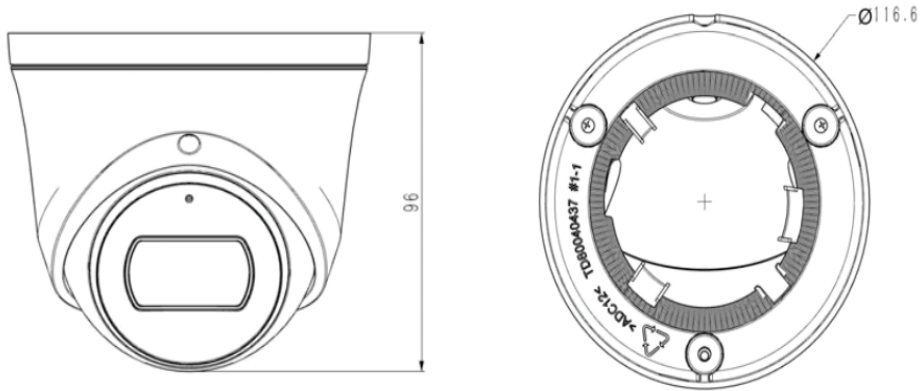

**AVAILABLE MODEL
AFV-PT2AM-WL**

DIMENSIONS (Unit: mm)

ACCESSORIES