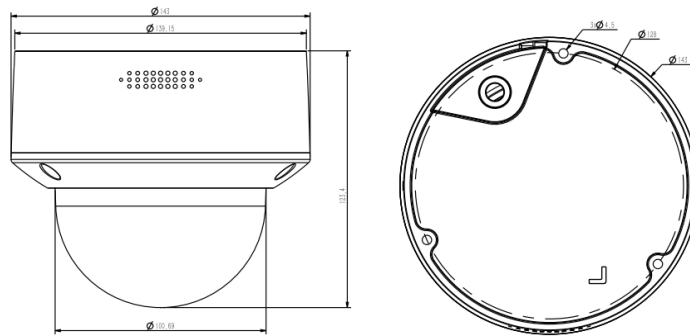

General	
Web Client Language	18 languages English, Russian,Spanish, Korean, Italian,Turkish, Simple Chinese,Traditional Chinese,Thai,French, Polish,Dutch,Hebrew, Arabic,Vietnamese, German,Ukrainian, Portuguese
Operating Conditions	-35C~65C,0~95%RH
Power Supply	POE(802.3af)
Power Consumption	≤8W
Protection	IP66,IK10
Heater	N/A
Boundary Dimensions	143mmx143mmx124mm
Package Dimensions	245mmx175mmx164mm
GrossWeight	1.16kg
NetWeight	0.88kg

Image	
Max. Resolution	2880x1620
Main Stream	PAL:25fps(2880x1620, 2688x1520,2560x1440, 2304x1296) NTSC:30fps(2880x1620, 2688x1520,2560x1440, 2304x1296)
Sub Stream	PAL:25fps(704x576, 704x288,352x288, 640x360) NTSC:30fps(704x480, 704x240,352x240, 640x360)
Third Stream	PAL:25fps(1280x720, 704x576,640x360, 704x288,352x288) NTSC:30fps(1280x720, 704x480,640x360, 704x240,352x240)
Image Setting	Saturation,brightness, contrast,sharpness, adjustableby client software or web browser
Image Enhancement	BLC/3D DNR/HLC/AGC
ROI	Yes,8 regions
OSD	16*16/32*32/48*48/ 64*64,adaptable size, Letters Such as Week, Date,Time,Total 1 Regions
Picture Overlay	Yes
Privacy Mask	Yes,4 regions
Defog	Yes

* Listed resolutions are only selectable options. It does not mean that all streams can work at their maximum resolution at the same time.

AVAILABLE MODEL AFV-PD5AM-MVFAI

DIMENSIONS (Unit: mm)

ACCESSORIES