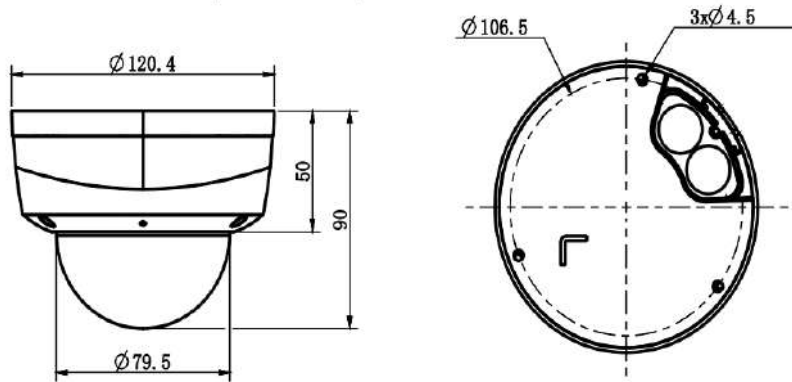

### General

Web Client Language	18 languages English, Russian,Spanish, Korean, Italian,Turkish, Simple Chinese,Traditional Chinese,Thai,French, Polish,Dutch,Hebrew, Arabic,Vietnamese, German,Ukrainian, Portuguese
Operating Conditions	-35C~65C,0~95%RH
Power Supply	POE(802.3af)
Power Consumption	≤8W
Protection	IP66,IK10
Heater	N/A
Boundary Dimensions	N/A
Package Dimensions	N/A
GrossWeight	N/A
NetWeight	N/A

Image	
Max. Resolution	2592x1944
Main Stream	PAL:20fps(2592x1944), 25fps(2592x1520, 2560x1440,2304x1296, 1920x1080,1280x720)  NTSC:20fps(2592x1944), 24fps(2592x1520, 2560x1440),30fps (2304x1296,1920x1080, 1280x720)
Sub Stream	PAL:25fps(704x576, 704x288,352x288, 640x360)  NTSC:30fps(704x480, 704x240,352x240, 640x360)
Third Stream	N/A
Image Setting	Saturation,brightness, contrast,sharpness, adjustableby client software or web browser
Image Enhancement	BLC/3D DNR/HLC
ROI	Yes,8 regions
OSD	16*16/32*32/48*48/ 64*64,adaptable size, Letters Such as Week, Date,Time,Total 1 Regions
Picture Overlay	N/A
Privacy Mask	Yes,4 regions
Defog	Yes

### DIMENSIONS (Unit: mm)