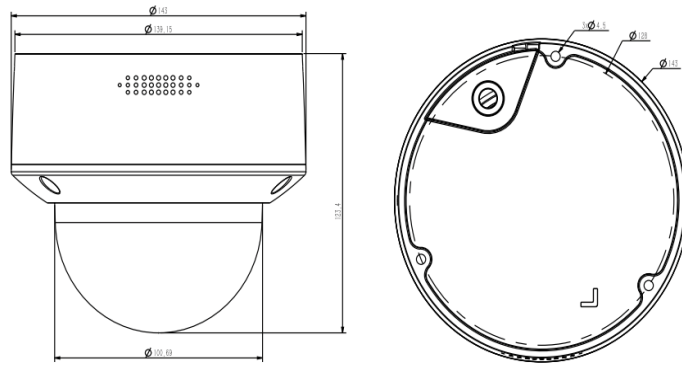

### General

Web Client Language	18 languages English, Russian,Spanish, Korean, Italian,Turkish, Simple Chinese,Traditional Chinese,Thai,French, Polish,Dutch,Hebrew, Arabic,Vietnamese, German,Ukrainian, Portuguese
Operating Conditions	-35C~65C,0~95%RH
Power Supply	POE(802.3af)
Power Consumption	≤8W
Protection	IP66,IK10
Heater	N/A
Boundary Dimensions	143mmx143mmx124mm
Package Dimensions	245mmx175mmx164mm
GrossWeight	1.16kg
NetWeight	0.88kg

Image	
Max. Resolution	3840x2160
Main Stream	PAL:25fps(3840x2160, 3072x2048,2560x1440, 2304x1296,1920x1080, 1280x720)  NTSC:30fps(3840x2160, 3072x2048,2560x1440, 2304x1296,1920x1080, 1280x720)
Sub Stream	PAL:25fps(704x576, 704x288,352x288, 640x360)  NTSC:30fps(704x480, 704x240,352x240, 640x360)
Third Stream	PAL:25fps(704x576, 704x288,352x288, 640x480)  NTSC:30fps(704x480, 704x240,352x240, 640x360)
Image Setting	Saturation,brightness, contrast,sharpness, adjustableby client software or web browser
Image Enhancement	BLC/3D DNR/HLC/AGC
ROI	Yes,8 regions
OSD	16*16/32*32/48*48/ 64*64/96*96,adaptable size, Letters Such as Week, Date,Time,Total 5 Regions
Picture Overlay	Yes
Privacy Mask	Yes,4 regions
Defog	Yes

### DIMENSIONS (Unit: mm)