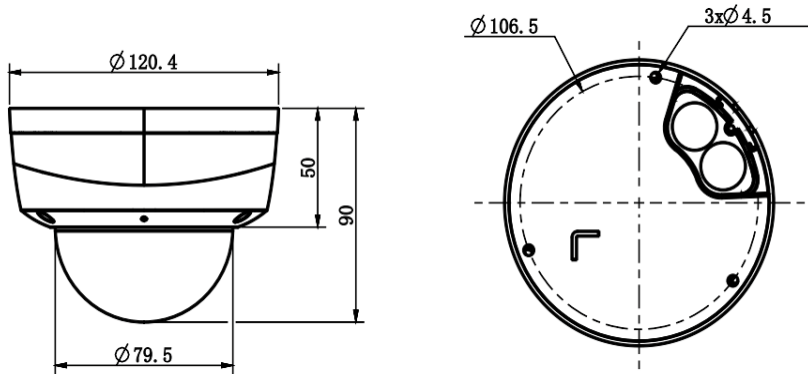

General	
Web Client Language	18 languages English, Russian,Spanish, Korean, Italian,Turkish, Simple Chinese,Traditional Chinese,Thai,French, Polish,Dutch,Hebrew, Arabic,Vietnamese, German,Ukrainian, Portuguese
Operating Conditions	-40C~65C,0~95%RH
Power Supply	POE(802.3af)
Power Consumption	≤7W
Protection	IP66,IK10
Heater	N/A
Boundary Dimensions	120mmx120mmx90mm
Package Dimensions	138mmx138mmx110mm
GrossWeight	0.58kg
NetWeight	0.41k

Image	
Max. Resolution	3840x2160
Main Stream	PAL:25fps(3840x2160, 3072x2048,2560x1440, 2304x1296,1920x1080, 1280x720) NTSC:30fps(3840x2160, 3072x2048,2560x1440, 2304x1296,1920x1080, 1280x720)
Sub Stream	PAL:25fps(704x576, 704x288,352x288, 640x360) NTSC:30fps(704x480, 704x240,352x240, 640x360)
Third Stream	PAL:25fps(704x576, 704x288,352x288, 640x480) NTSC:30fps(704x480, 704x240,352x240, 640x360)
Image Setting	Saturation,brightness, contrast,sharpness, adjustableby client software or web browser
Image Enhancement	BLC/3D DNR/HLC/
ROI	Yes,8 regions
OSD	16*16/32*32/48*48/ 64*64/96*96,adaptable size, Letters Such as Week, Date,Time,Total 1 Regions
Picture Overlay	Yes
Privacy Mask	Yes,4 regions
Defog	Yes

* Listed resolutions are only selectable options. It does not mean that all streams can work at their maximum resolution at the same time.

AVAILABLE MODEL AFV-PD8AM-W

DIMENSIONS (Unit: mm)

ACCESSORIES

A36
Pole Mount