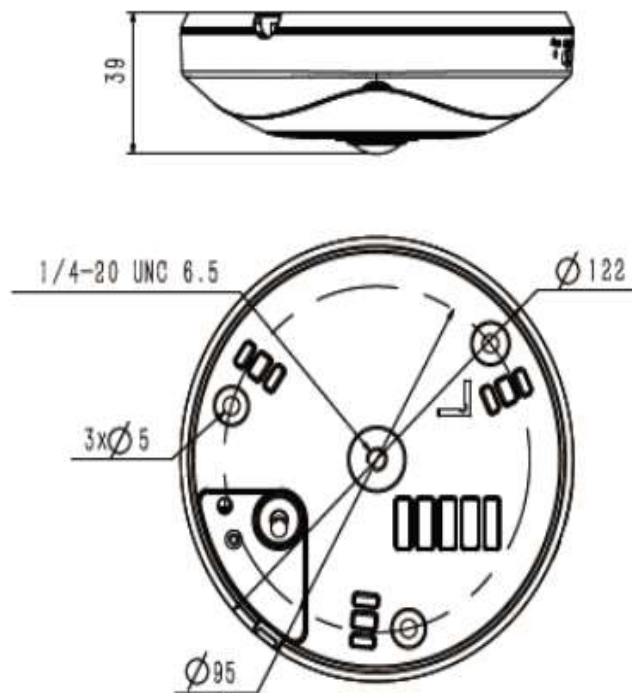

General	
Web Client Language	18 languages English, Russian,Spanish, Korean, Italian,Turkish, Simple Chinese,Traditional Chinese,Thai,French, Polish,Dutch,Hebrew, Arabic,Vietnamese, German,Ukrainian, Portuguese
Operating Conditions	-10C~50C,0~95%RH
Power Supply	POE(802.3af)
Power Consumption	≤11W
Protection	N/A
Heater	N/A
Boundary Dimensions	122mmx122mmx37.5mm
Package Dimensions	138mmx138mmx110mm
GrossWeight	0.42kg
NetWeight	0.26kg

Image	
Max. Resolution	2592x1944
Main Stream	30fps(2592x1944, 2560x1440,1920x1080, 1280x720) N/A
Sub Stream	Max 30fps(704x576, 640x360,704x288, 352x288) N/A
Third Stream	Max 30fps(1920x1080, 1280x720) N/A
Image Setting	Saturation,brightness, contrast,sharpness, adjustableby client software or web browser
Image Enhancement	BLC/3D DNR/HLC/AGC
ROI	Yes,8 regions
OSD	16*16/32*32/48*48/64*64/ 96*96,adaptable size,Letters Such as Week,Date,Time, Total 5 Regions
Picture Overlay	1
Privacy Mask	Yes,4 regions
Defog	Yes

* Listed resolutions are only selectable options. It does not mean that all streams can work at their maximum resolution at the same time.

AVAILABLE MODEL
AFV-PF5AM-W

DIMENSIONS (Unit: mm)

DISTRIBUTED BY