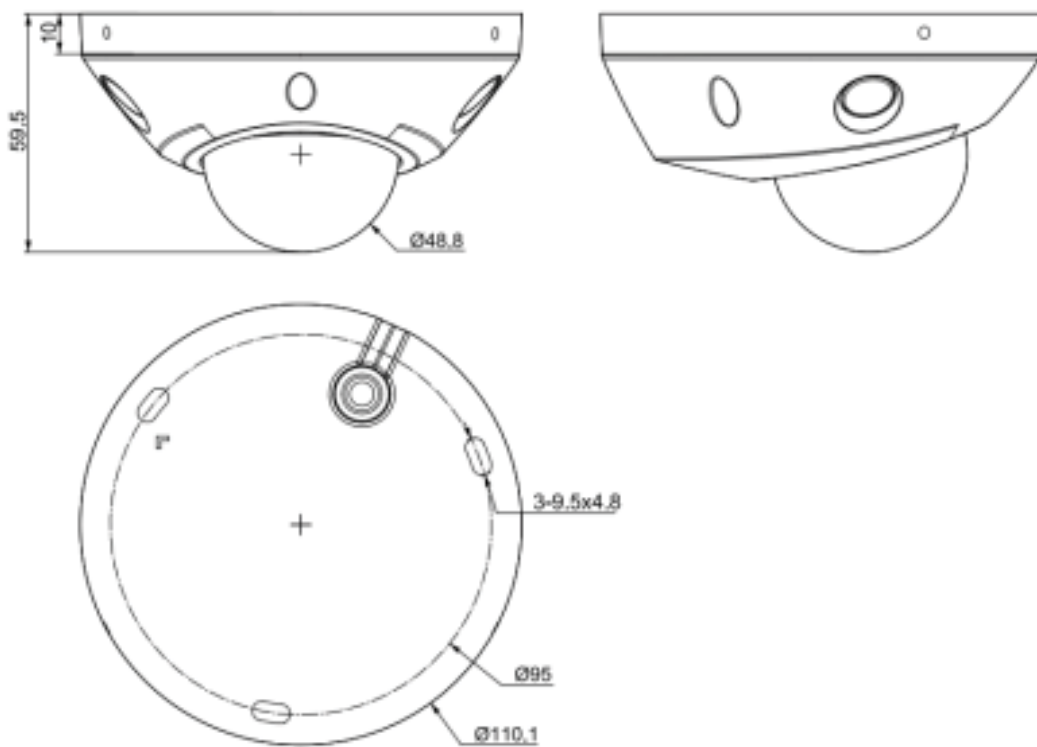

General	
Web Client Language	18 languages English, Russian,Spanish, Korean, Italian,Turkish, Simple Chinese,Traditional Chinese,Thai,French, Polish,Dutch,Hebrew, Arabic,Vietnamese, German,Ukrainian, Portuguese
Operating Conditions	-40C~65C,0~95%RH
Power Supply	POE(802.3af)
Power Consumption	≤7W
Protection	IP67, IK10
Heater	N/A
Boundary Dimensions	110mmx110mmx60mm
Package Dimensions	138mmx138mmx110mm
GrossWeight	0.5kg
NetWeight	0.4kg

Image

Max. Resolution	1920x1080
Main Stream	PAL:25fps(1920x1080, 1280x720,640x480, 704x576) NTSC:30fps(1920x1080, 1280x720,640x480, 704x480)
Sub Stream	PAL:25fps(704x576, 704x288,352x288, 640x360) NTSC:30fps(704x480, 704x240,352x240, 640x360)
Third Stream	PAL:25fps(704x576, 704x288,352x288) NTSC:30fps(704x480, 704x240,352x240)
Image Setting	Saturation,brightness, contrast,sharpness, adjustableby client software or web browser
Image Enhancement	BLC/3D DNR/HLC/AGC
ROI	Yes,8 regions
OSD	16*16/32*32/48*48/ 64*64,adaptable size, Letters Such as Week, Date,Time,Total 5 Regions
Picture Overlay	Yes
Privacy Mask	Yes,4 regions
Defog	Yes

* Listed resolutions are only selectable options. It does not mean that all streams can work at their maximum resolution at the same time.

AVAILABLE MODEL AFV-PMD2AM-W

DIMENSIONS (Unit: mm)

DISTRIBUTED BY