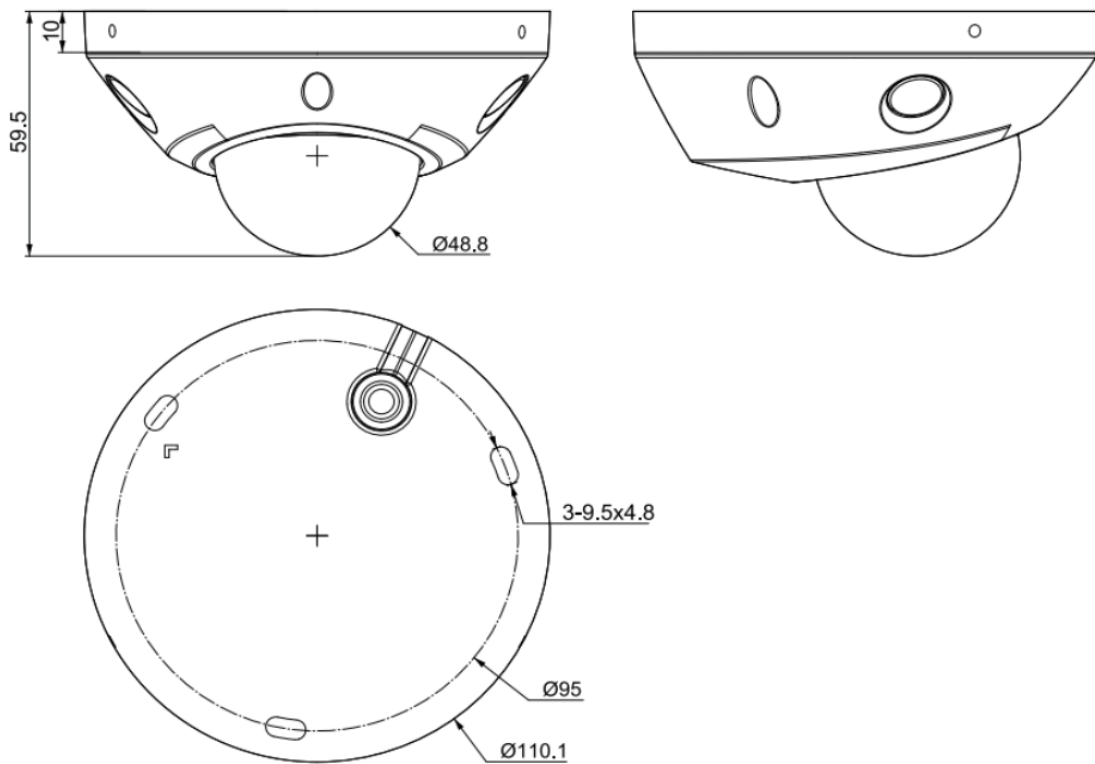

| General | |
|----------------------|--|
| Web Client Language | 18 languages English, Russian,Spanish, Korean, Italian,Turkish, Simple Chinese,Traditional Chinese,Thai,French, Polish,Dutch,Hebrew, Arabic,Vietnamese, German,Ukrainian, Portuguese |
| Operating Conditions | -40C~65C,0~95%RH |
| Power Supply | POE(802.3af) |
| Power Consumption | ≤7W |
| Protection | IP67, IK10 |
| Heater | N/A |
| Boundary Dimensions | 110mmx110mmx60mm |
| Package Dimensions | 138mmx138mmx110mm |
| GrossWeight | 0.5kg |
| NetWeight | 0.4kg |

* Listed resolutions are only selectable options. It does not mean that all streams can work at their maximum resolution at the same time.

AVAILABLE MODEL AFV-PMD5AM-W

DIMENSIONS (Unit: mm)

DISTRIBUTED BY