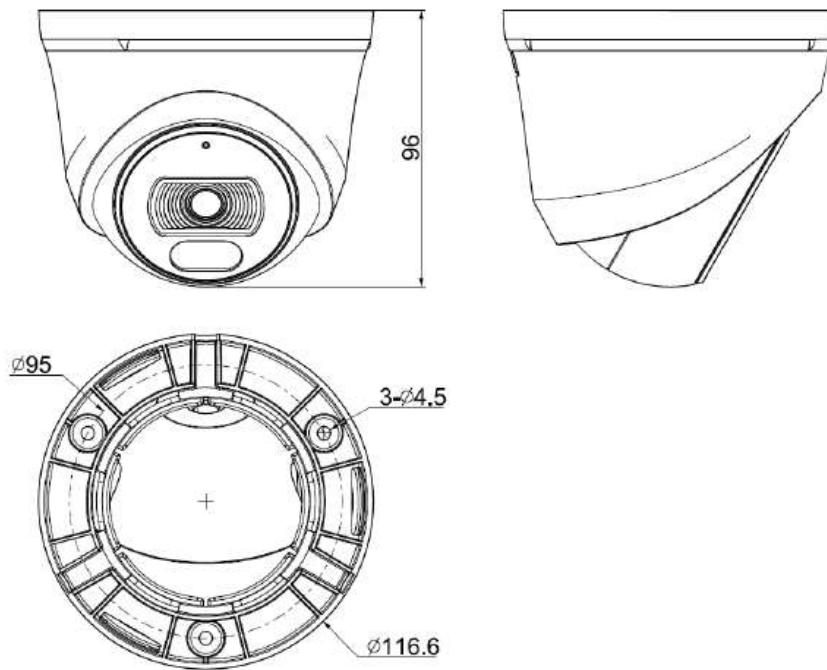

General

Web Client Language	18 languages English, Russian,Spanish, Korean, Italian,Turkish, Simple Chinese,Traditional Chinese,Thai,French, Polish,Dutch,Hebrew, Arabic,Vietnamese, German,Ukrainian, Portuguese
Operating Conditions	-30C~60C,0~95%RH
Power Supply	POE(802.3af)
Protection	N/A
Boundary Dimensions	116x116x96mm
Package Dimensions	138x138x110mm

Image	
Max. Resolution	1920x1080
Main Stream	PAL:25fps(1920x1080, 1280x720,640x480, 704x576) NTSC:30fps(1920x1080, 1280x720,640x480, 704x480)
Sub Stream	PAL:25fps(704x576, 704x288,352x288, 640x360) NTSC:30fps(704x480, 704x240,352x240, 640x360)
Third Stream	N/A
Image Setting	Saturation,brightness, contrast,sharpness, adjustableby client software or web browser
Image Enhancement	BLC/3D DNR/HLC/AGC
ROI	Yes,8 regions
OSD	16*16/32*32/48*48/, adaptable size, Letters Such as Week,Date,Time,Total 1 Regions
Picture Overlay	N/A
Privacy Mask	Yes,4 regions
Defog	N/A

* Listed resolutions are only selectable options. It does not mean that all streams can work at their maximum resolution at the same time.

**AVAILABLE MODEL
AFV-PT2AM-FC**

DIMENSIONS (Unit: mm)

DISTRIBUTED BY