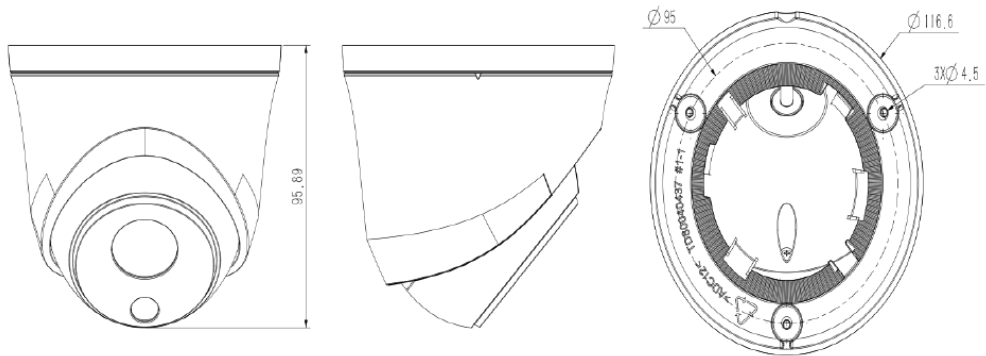

General

Web Client Language	18 languages English,Russian,Spanish,Korean,Italian,Turkish,Simple Chinese,Traditional Chinese,Thai,French,Polish,Dutch,Hebrew,Arabic,Vietnamese,German,Ukrainian,Portuguese
Operating Conditions	-30C~60C,0~95%RH
Power Supply	POE(802.3af)
Power Consumption	≤5W
Protection	IP66
Heater	N/A
Boundary Dimensions	117x117x96mm
Package Dimensions	138x138x110mm
GrossWeight	0.42kg
NetWeight	0.29kg

Image	
Max. Resolution	1920x1080
Main Stream	PAL:25fps(1920x1080, 1280x720,640x480, 704x576) NTSC:30fps(1920x1080, 1280x720,640x480, 704x480)
Sub Stream	PAL:25fps(704x576, 704x288,352x288, 640x360) NTSC:30fps(704x480, 704x240,352x240, 640x360)
Image Setting	Saturation,brightness, contrast,sharpness, adjustableby client software or web browser
Image Enhancement	BLC/3D DNR/HLC/
ROI	Yes,8 regions
OSD	16*16/32*32/48*48/ adaptable size,Letters Such as Week,Date,Time,Total 1 Regions
Picture Overlay	N/A
Privacy Mask	Yes,4 regions
Defog	Yes

* Listed resolutions are only selectable options. It does not mean that all streams can work at their maximum resolution at the same time.

AVAILABLE MODEL AFV-PT2AM-W

DIMENSIONS (Unit: mm)

ACCESSORIES

A29
WALL MOUNT