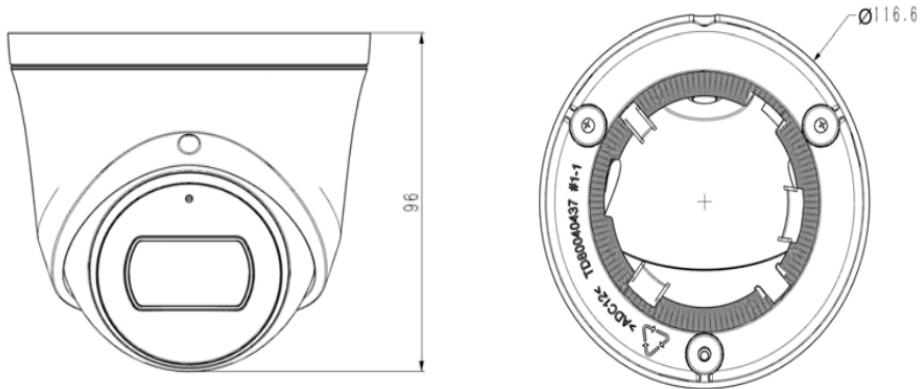

AVAILABLE MODEL AFV-PT2AM-WL

DIMENSIONS (Unit: mm)

ACCESSORIES