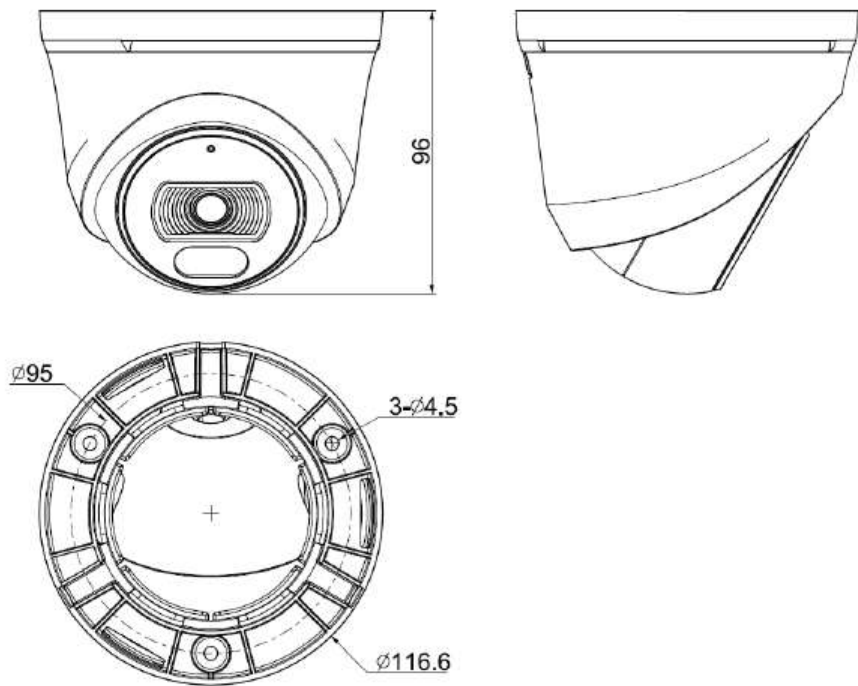

Feature	
Alarm Trigger	Motion Detection, IP Address Conflict
Video Analytics	Tripwire, Perimeter

General	
Web Client Language	18 languages English, Russian,Spanish, Korean, Italian,Turkish, Simple Chinese,Traditional Chinese,Thai,French, Polish,Dutch,Hebrew, Arabic,Vietnamese, German,Ukrainian, Portuguese
Operating Conditions	-30C~60C,0~95%RH
Power Supply	POE(802.3af)
Protection	N/A
Boundary Dimensions	116x116x96mm
Package Dimensions	138x138x110mm

Image	
Max. Resolution	2688x1520
Main Stream	PAL:25fps (2688x1520, 2560x1440,2304x1296, 1920x1080,1280x720) NTSC:24fps (2688x1520, 2560x1440) 30fps (2304x1296, 1920x1080,1280x720)
Sub Stream	PAL:25fps(704x576, 704x288,352x288, 640x360) NTSC:30fps(704x480, 704x240,352x240, 640x360)
Third Stream	N/A
Image Setting	Saturation,brightness, contrast,sharpness, adjustableby client software or web browser
Image Enhancement	BLC/3D DNR/HLC/AGC
ROI	Yes,8 regions
OSD	16*16/32*32/48*48/ 64*64,adaptable size, Letters Such as Week,Date, Time,Total 1 Regions
Picture Overlay	N/A
Privacy Mask	Yes,4 regions
Defog	Yes

* Listed resolutions are only selectable options. It does not mean that all streams can work at their maximum resolution at the same time.

**AVAILABLE MODEL
AFV-PT4AM-FC**

DIMENSIONS (Unit: mm)

DISTRIBUTED BY