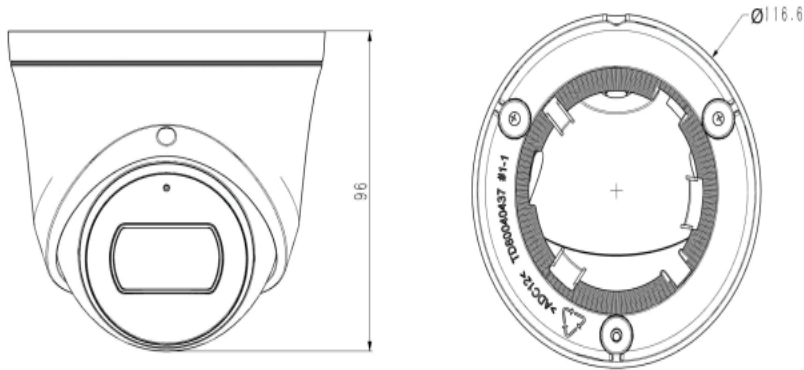

General

Web Client Language	18 languages English, Russian,Spanish, Korean, Italian,Turkish, Simple Chinese,Traditional Chinese,Thai,French, Polish,Dutch,Hebrew, Arabic,Vietnamese, German,Ukrainian, Portuguese
Operating Conditions	-35C~60C,0~95%RH
Power Supply	POE(802.3af)
Power Consumption	≤6W
Protection	IP66
Heater	N/A
Boundary Dimensions	116x116x96mm
Package Dimensions	138x138x110mm
GrossWeight	0.53kg.0.61kg(/M)
NetWeight	0.39kg,0.47kg(/M)

Image	
Max. Resolution	2592x1520
Main Stream	PAL:20fps(2592x1520), NTSC:20fps(2592x1520), 24fps(2560x1440)
Sub Stream	PAL:25fps(704x576, 704x288,352x288, 640x360 NTSC:30fps(704x480, 704x240,352x240, 640x360)
Third Stream	N/A
Image Setting	Saturation,brightness, contrast,sharpness, adjustableby client software or web browser
Image Enhancement	BLC/3D DNR/HLC/AGC
ROI	Yes,8 regions
OSD	16*16/32*32/48*48/64*64, adaptable size,Letters Such as Week,Date,Time,Total 1 Regions
Picture Overlay	N/A
Privacy Mask	Yes,4 regions
Defog	Yes

* Listed resolutions are only selectable options. It does not mean that all streams can work at their maximum resolution at the same time.

AVAILABLE MODEL AFV-PT4AM-WL

DIMENSIONS (Unit: mm)

A29
A29 WALL MOUNT