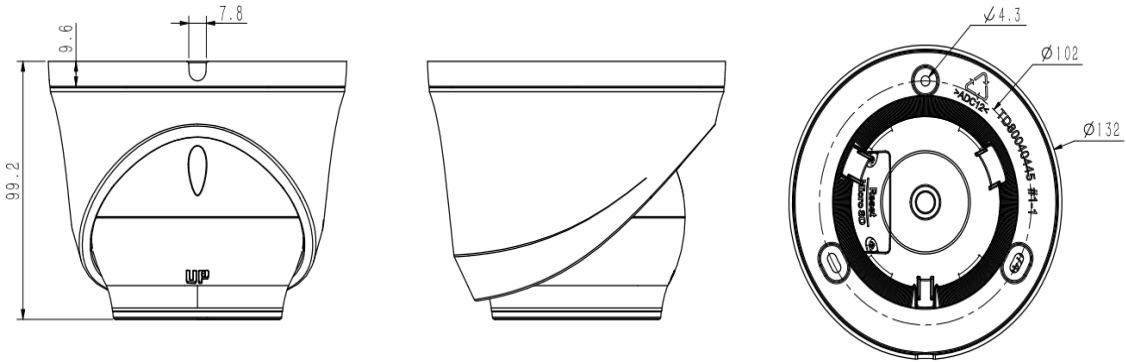

**AVAILABLE MODEL
AFV-PT5AM-MVF**

DIMENSIONS (Unit: mm)