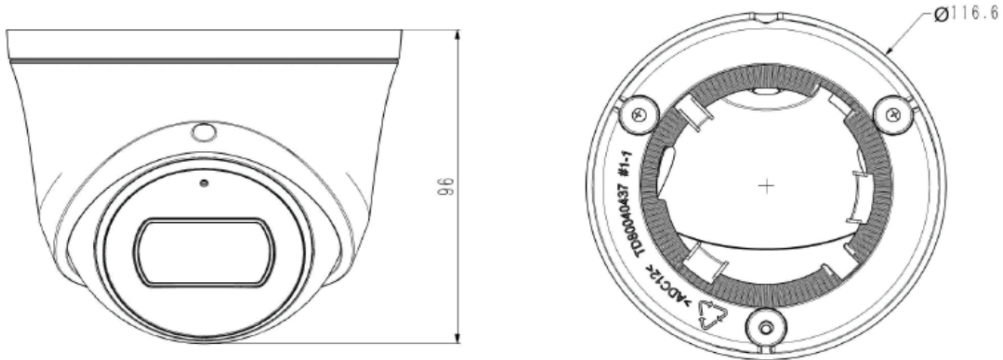

General	
Web Client Language	18 languages English, Russian,Spanish, Korean, Italian,Turkish, Simple Chinese,Traditional Chinese,Thai,French, Polish,Dutch,Hebrew, Arabic,Vietnamese, German,Ukrainian, Portuguese
Operating Conditions	-35C~65C,0~95%RH
Power Supply	DC 12V, POE(802.3af)
Power Consumption	≤8W
Protection	IP66
Heater	N/A
Boundary Dimensions	117mmx117mmx96mm
Package Dimensions	140mmx140mmx120mm
GrossWeight	0.51kg,0,64kg(M)
NetWeight	0.34kg,0.47kg(M)

Image	
Max. Resolution	2592x1944
Main Stream	PAL:20fps(2592x1944), 25fps(2592x1520, 2560x1440,2304x1296, 1920x1080,1280x720) NTSC:20fps(2592x1944), 24fps(2592x1520, 2560x1440),30fps (2304x1296,1920x1080, 1280x720)
Sub Stream	PAL:25fps(704x576, 704x288,640x360,352x288) NTSC:30fps(704x480, 704x240,640x360,352x240)
Third Stream	N/A
Image Setting	Saturation,brightness, contrast,sharpness, adjustableby client software or web browser
Image Enhancement	BLC/3D DNR/HLC
ROI	Yes,8 regions
OSD	16*16/32*32/48*48/64*64, adaptable size,Letters Such as Week,Date,Time,Total 1 Regions
Picture Overlay	N/A
Privacy Mask	Yes,4 regions
Defog	Yes

* Listed resolutions are only selectable options. It does not mean that all streams can work at their maximum resolution at the same time.

AVAILABLE MODEL AFV-PT5AM-W

DIMENSIONS (Unit: mm)

ACCESSORIES

A29
A29 WALL MOUNT