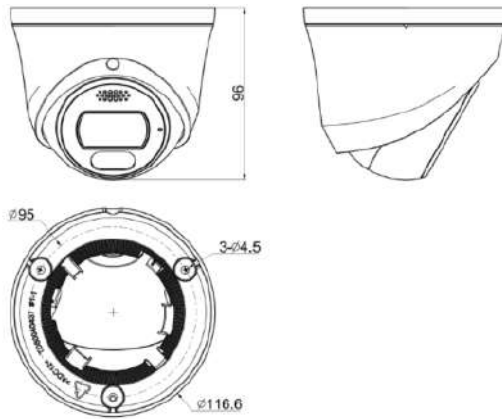

**AVAILABLE MODEL
AFV-PT5ASM-FC**

DIMENSIONS (Unit: mm)