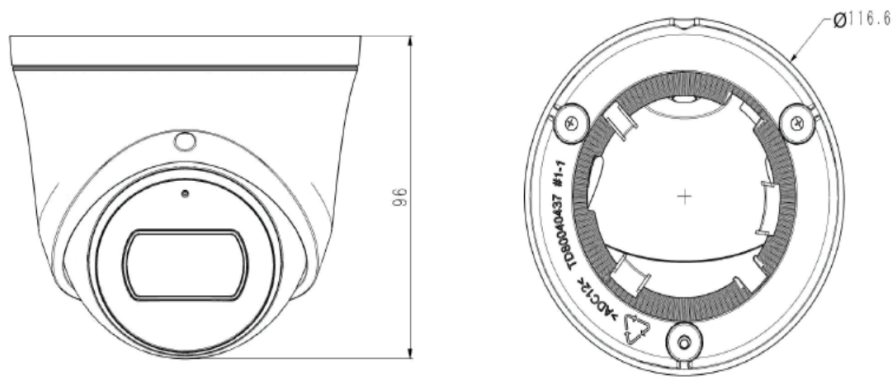

General	
Web Client Language	18 languages English, Russian,Spanish, Korean, Italian,Turkish, Simple Chinese,Traditional Chinese,Thai,French, Polish,Dutch,Hebrew, Arabic,Vietnamese, German,Ukrainian, Portuguese
Operating Conditions	-40C~65C,0~95%RH
Power Supply	DC 12V, POE(802.3af)
Power Consumption	≤7W
Protection	IP66
Heater	N/A
Boundary Dimensions	117mmx117mmx84mm
Package Dimensions	138mmx138mmx110mm
GrossWeight	0.7kg
NetWeight	0.5kg

Image	
Max. Resolution	3840x2160
Main Stream	PAL:20fps(3840x2160, 3072x2048), 25fps (2560x1440, 2304x1296, 1920x1080, 1280x720) NTSC:20fps(3840x2160, 3072x2048), 30fps (2560x1440, 2304x1296, 1920x1080, 1280x720)
Sub Stream	PAL:25fps(704x576, 704x288, 352x288, 640x360) NTSC:30fps(704x480, 704x240, 352x240, 640x360)
Third Stream	PAL:25fps(704x576, 704x288, 352x288, 640x480) NTSC:30fps(704x480, 704x240, 352x240, 640x480)
Image Setting	Saturation, brightness, contrast, sharpness, adjustable by client software or web browser
Image Enhancement	BLC/3D DNR/HLC/
ROI	Yes, 8 regions
OSD	16*16/32*32/48*48/64*64/96*96, adaptable size, Letters Such as Week, Date, Time, Total 5 Regions
Picture Overlay	Yes
Privacy Mask	Yes, 4 regions
Defog	Yes

* Listed resolutions are only selectable options. It does not mean that all streams can work at their maximum resolution at the same time.

AVAILABLE MODEL AFV-PT8AM-W

DIMENSIONS (Unit: mm)

ACCESSORIES

A29
A29 WALL MOUNT